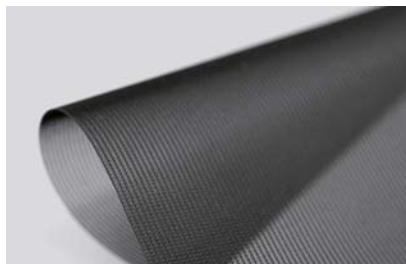

The measurements must be given in mm indicating width x height. The fly screen will be supplied with those exacts measurements.

DETALLES

DETAILS

MOSQUITERA CORREDERA SLIDING FLY SCREEN

GUIADOR SUELO

Pegaso es una mosquitera corredera diseñada para espacios grandes y amplios. Pegaso se caracteriza por la facilidad de montar y desmontar las puertas de la guía superior.

La falta de guía inferior en la base facilita el paso y su limpieza. Se fabrica con dos hojas.

Pegaso is a sliding fly screen designed for large and wide spaces. Pegaso is characterized by the removable doors. The lack of bottom prile easies the transit and cleaning. It is made with 2 shutters. The mesasurements must be given in mm indicating width x height. The flyscreen will be made in those exact same measurements.

SEC. HORIZONTAL
HORIZONTAL SECTION

SEC. VERTICAL
VERTICAL SECTION

VERSIONES
VERSIONS

EXTERIOR INTERIOR
EXTERNAL INTERNAL

Ancho: min 1200mm
Width: min 1200mm

COLOR ACCESORIOS
COLOUR ACCESSORIES

NEGRO
BLACK

TELA NEGRA BLACK MESH

ZANZAR - LÍNEA FIJA

DE SERIE STANDARD

Tela de mosquitera gris. Gray fly screen mesh.

Altura de travesaño 90cm. Crossbar height 90 cm.

BAJO DEMANDA ON REQUEST

Tela metálica. Metallic mesh.

Variación de altura de travesaño. Different crossbar height.